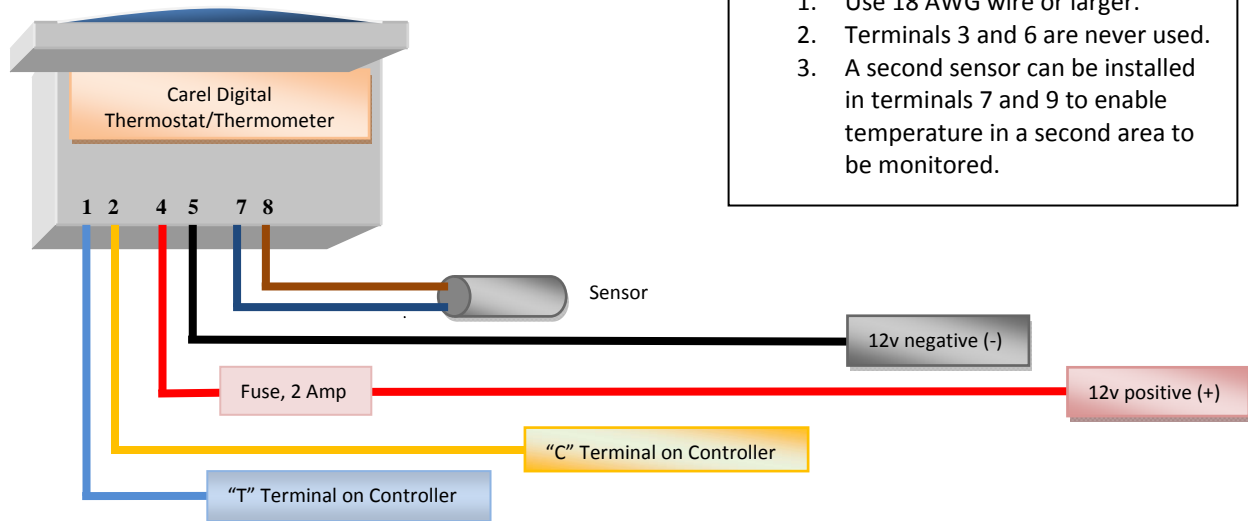

Carel Thermostat Wiring Diagrams

Standard Installation

Installation with SSC (Smart Speed Control)

Installation for Spillover Fan