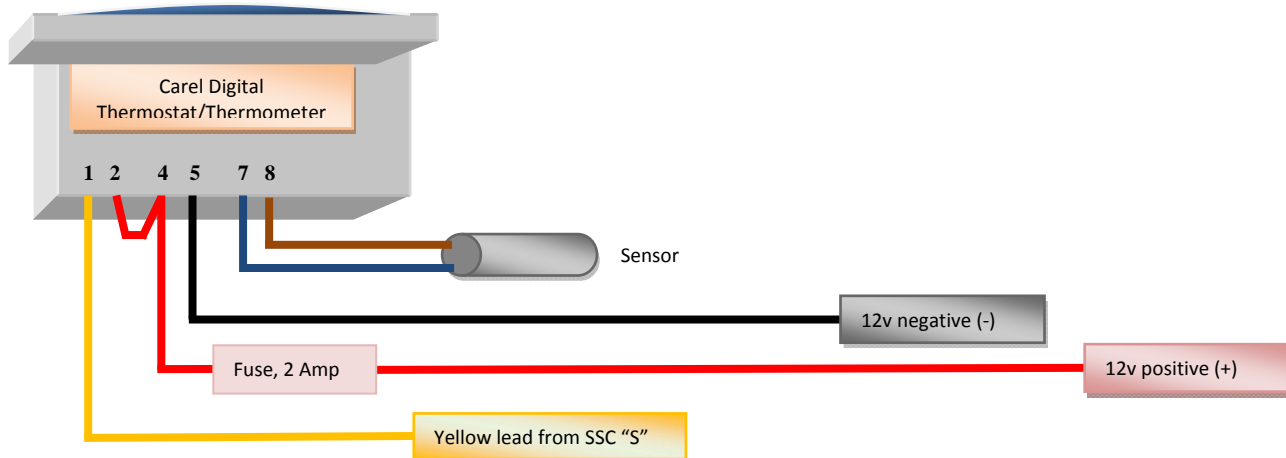

Carel Thermostat Wiring Diagrams

Standard Installation

Installation with SSC (Smart Speed Control)

Installation for Spillover Fan